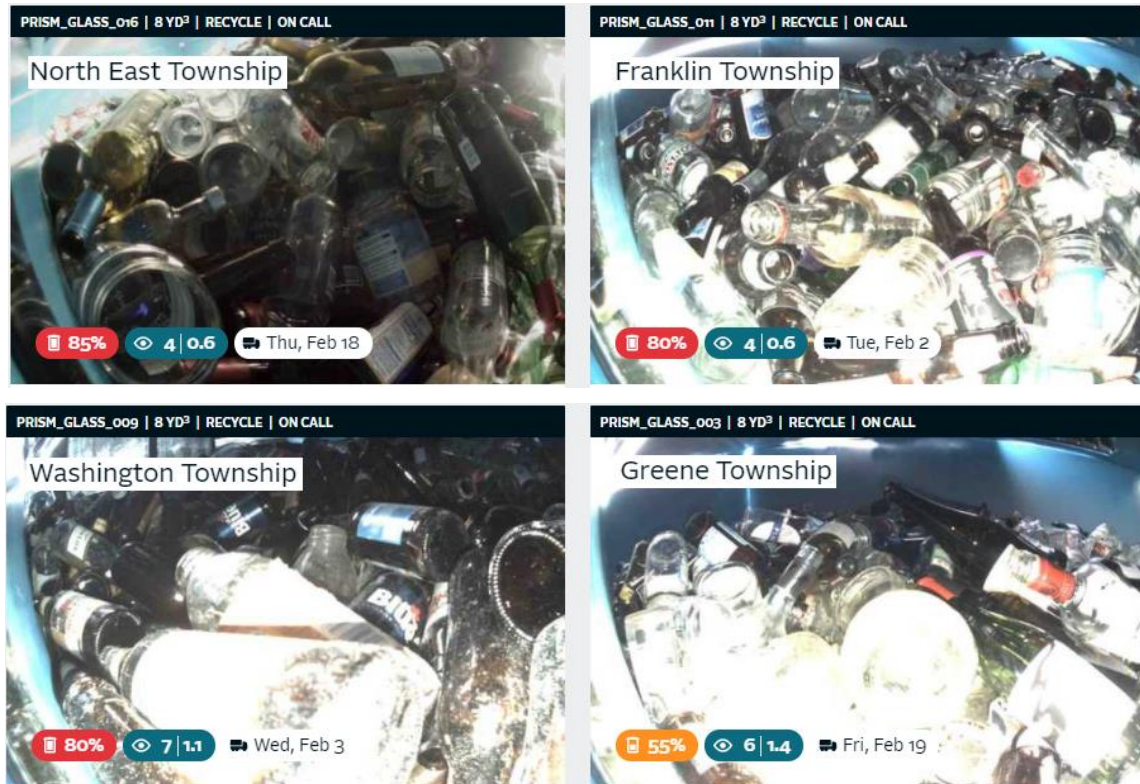

**AF Dobler Hose & Ladder Co.**  
Highest fill volume at 4,000 lbs.

**Fill Rates:** Despite the cold temps and snow flurries, residents filled five boxes in 35 days diverting 18,160 pounds (9.1 tons) of recyclable glass containers from the landfill (Table 1) [avg wt.: 3,632 lbs., avg. days in service: 26]. The other 10 boxes are filling steadily with four of them on their way to be ready for exchange within the coming weeks (Figure 2). Underutilized locations will be reassessed for possible relocation at the end of March.

**Table 1: First month volumes**

Location (days in service)	Lbs.
North East Township (21)	2,980
West Erie Plaza (28)	3,480
Dobler Hose & Ladder (31)	4,000
Harborcreek Township (35)	3,920
City of Erie, Glenwood Park (35)	3,780

## Erie County Glass Recycling Pilot Project – Progress Report | March 5, 2021

Figure 2: Drop-box inside camera images (3/5/2021, 1:15PM)

**Contamination:** The main form of contamination is plastic bags, cardboard beverage cartons or boxes containing recyclable glass in all the drop-boxes. There have been other items such as general household trash, flat glass and non-soda lime glass (i.e. Pyrex), but this has been very limited. Continued public awareness and messaging via social media and other communication channels can mitigate these issues.