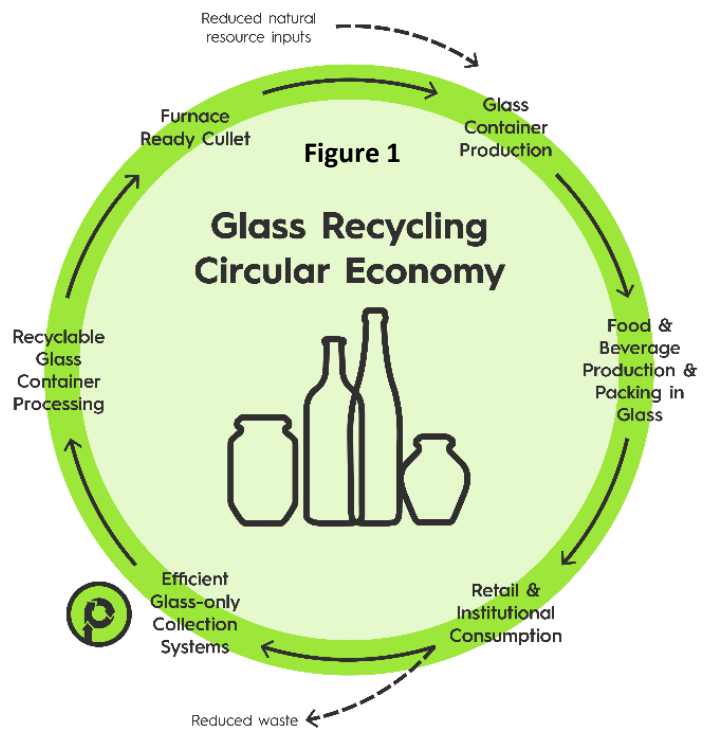

AF Dobler Hose & Ladder Co.
Highest fill volume at 4,000 lbs.

Fill Rates: Despite the cold temps and snow flurries, residents filled five boxes in 35 days diverting 18,160 pounds (9.1 tons) of recyclable glass containers from the landfill (Table 1) [avg wt.: 3,632 lbs., avg. days in service: 26]. The other 10 boxes are filling steadily with four of them on their way to be ready for exchange within the coming weeks (Figure 2). Underutilized locations will be reassessed for possible relocation at the end of March.

Table 1: First month volumes

Location (days in service)	Lbs.
North East Township (21)	2,980
West Erie Plaza (28)	3,480
Dobler Hose & Ladder (31)	4,000
Harborcreek Township (35)	3,920
City of Erie, Glenwood Park (35)	3,780